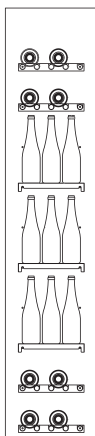

K526/02

60000610

Kit no. 3 ripiani inox (SR5/01)
+ no. 4 strutture tubi inox (ST5/02) Capacità:
no. 120 bottiglie

*Kit no. 3 stainless steel shelves (SR5/01)
+ no. 4 s/s bottle-handling tubes (ST5/02)
Capacity: no. 120 bottles*

*Kit no. 3 étagères en acier inox (SR5/01)
+ no. 4 tuyaux en acier inox (ST5/02)
Capacité: no. 120 bouteilles*