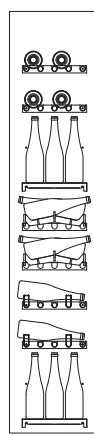

K526/05

60000640

Kit no. 2 ripiani inox (SR5/01)
+ no. 2 strutture culle in plexiglas (SC5/03)
+ no. 2 ripiani bottiglie inclinate (SI5/04)
+ no. 2 strutture tubi inox (ST5/02)
Capacità: no. 104 bottiglie

*Kit no. 2 stainless steel shelves (SR5/01)
+ no. 2 plexiglas flat bottle-handlings (SC5/03)
+ no. 2 inclined bottle-handlings (SI5/04)
+ no. 2 s/s bottle-handling tubes (ST5/02)
Capacity: no. 104 bottles*

*Kit no. 2 étagères en acier inox (SR5/01)
+ no. 2 berceaux bouteilles horizontaux en plexiglas (SC5/03)
+ no. 2 étagère en plexiglas incliné (SI5/04)
+ no. 2 tuyaux en acier inox (ST5/02)
Capacité: no. 104 bouteilles*