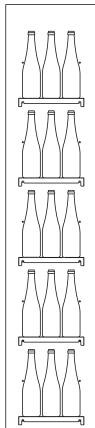

Modello / Model / Modèle

Codice / Code / Code Descrizione / Description / Description

K526/01

60000600

Kit no. 5 ripiani inox (SR5/01)
Capacità: no. 160 bottiglie

*Kit no. 5 stainless steel shelves (SR5/01)
Capacity: no. 160 bottles*

*Kit no. 5 étagères en acier inox (SR5/01)
Capacité: no. 160 bouteilles*

Modello / Model / Modèle

Codice / Code / Code Descrizione / Description / Description

K526/04

60000630

Kit no. 3 ripiani inox (SR5/01)
+ no. 4 ripiani bottiglie inclinate (SI5/04)
Capacità: no. 124 bottiglie

*Kit no. 3 stainless steel shelves (SR5/01)
+ no. 4 inclined bottle-handlings (SI5/04)
Capacity: no. 124 bottles*

*Kit no. 3 étagères en acier inox (SR5/01)
+ no. 4 étagère en plexiglas incliné (SI5/04)
Capacité: no. 124 bouteilles*

K526/02

60000610

Kit no. 3 ripiani inox (SR5/01)
+ no. 4 strutture tubi inox (ST5/02) Capacità:
no. 120 bottiglie

*Kit no. 3 stainless steel shelves (SR5/01)
+ no. 4 s/s bottle-handling tubes (ST5/02)
Capacity: no. 120 bottles*