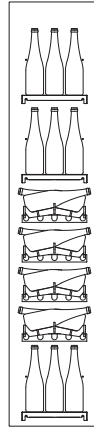

Modello / Model / Modèle

Codice / Code / Code Descrizione / Description / Description

K526/01

60000600

Kit no. 5 ripiani inox (SR5/01)
Capacità: no. 160 bottiglie

*Kit no. 5 stainless steel shelves (SR5/01)
Capacity: no. 160 bottles*

*Kit no. 5 étagères en acier inox (SR5/01)
Capacité: no. 160 bouteilles*

Modello / Model / Modèle

Codice / Code / Code Descrizione / Description / Description

K526/04

60000630

Kit no. 3 ripiani inox (SR5/01)
+ no. 4 ripiani bottiglie inclinate (SI5/04)
Capacità: no. 124 bottiglie

*Kit no. 3 stainless steel shelves (SR5/01)
+ no. 4 inclined bottle-handlings (SI5/04)
Capacity: no. 124 bottles*

*Kit no. 3 étagères en acier inox (SR5/01)
+ no. 4 étagère en plexiglas incliné (SI5/04)
Capacité: no. 124 bouteilles*

K526/02

60000610

Kit no. 3 ripiani inox (SR5/01)
+ no. 4 strutture tubi inox (ST5/02) Capacità:
no. 120 bottiglie

*Kit no. 3 stainless steel shelves (SR5/01)
+ no. 4 s/s bottle-handling tubes (ST5/02)
Capacity: no. 120 bottles*